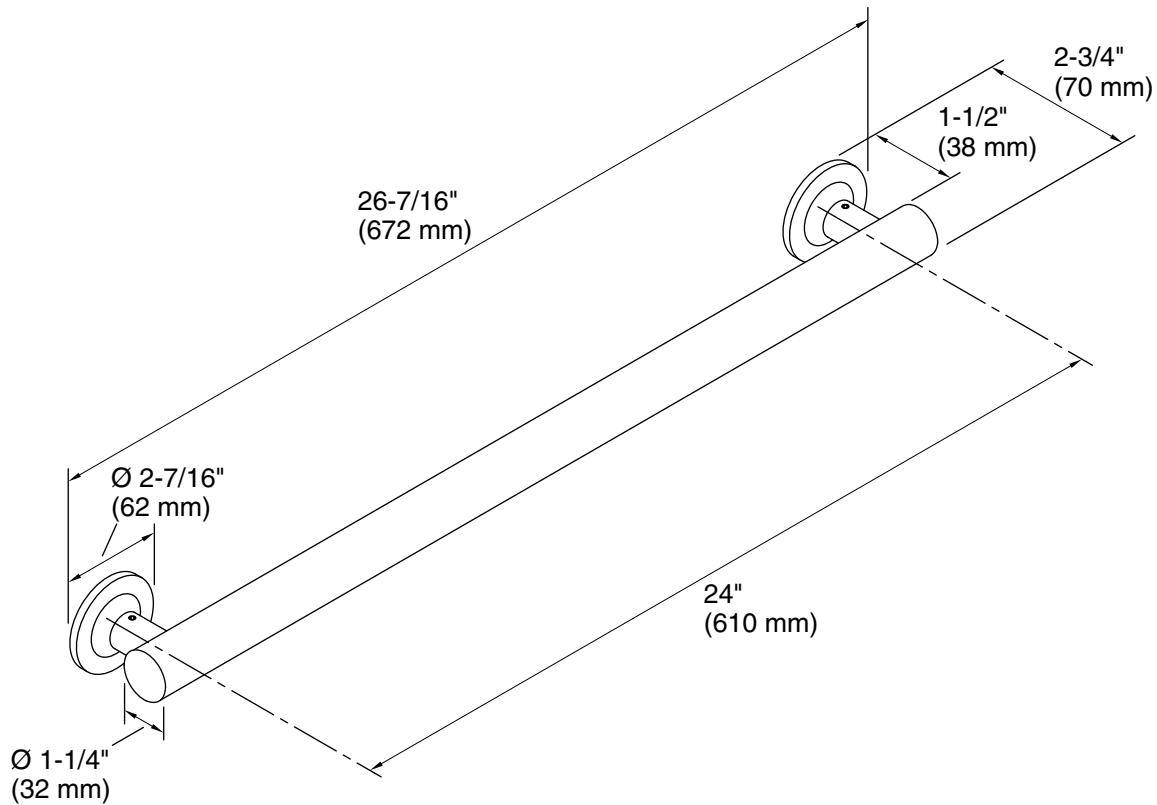

Technical Information

All product dimensions are nominal.

Material: Metal

Notes

Measure your actual product for roughing-in details.

WARNING: Risk of personal injury. The wall plates on the grab bar must be mounted to a brace between the wall studs. This will ensure that the weight of the user is adequately supported.